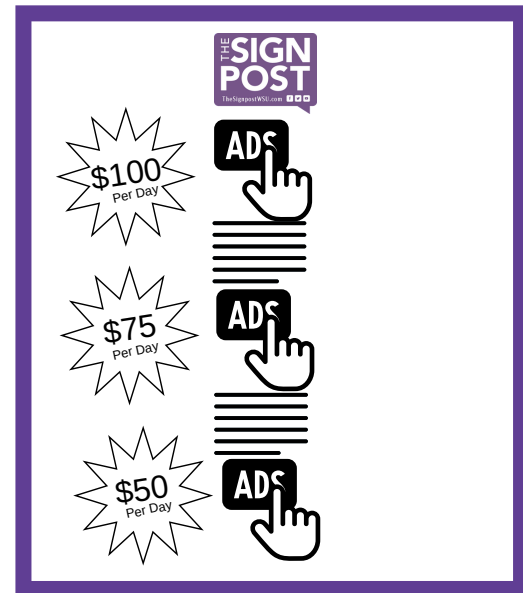

V - 2.32" X 5.42"

H - 4.8" X 2.63"

ONLINE ADS

Banner

300 X 600

300 X 300

KIOSKS

4 week commitment to cover printing costs

8" X 10"

11" X 17"

24" X 48"

EMAIL

NEWSLETTER

Sent out
twice a week!

Students
28,000

Faculty/Staff
2,000

Unique Users
10,637

Impressions
450,000

<https://issuu.com/the-signpostwsu>